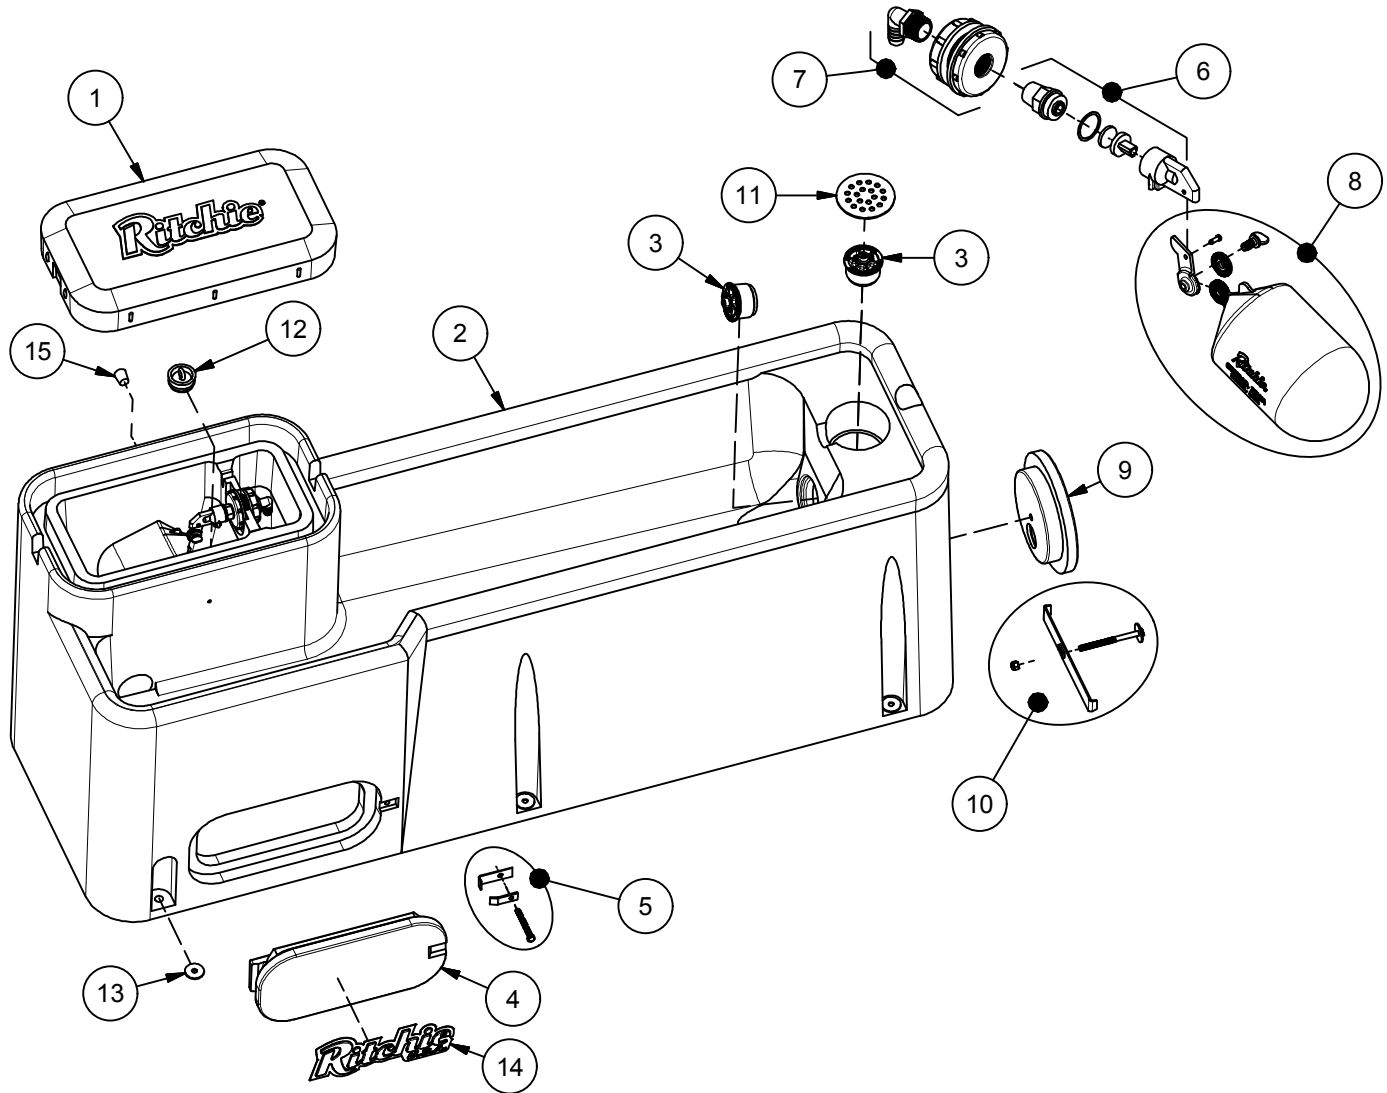

WaterMaster 600

Part # 18171

Item	Part #	Description	Qty	Item	Part #	Description	Qty
1	18189	WaterMaster 600 Cover	1	12	18219	Plug #11 pkg	1 pkg
2	18191	WaterMaster 600 Base	1	13	18318	Bolt Down Washer (4/pkg)	2 pkg
3	18470	Drain Plug Ritchie 3"	2 pkg	14	18653	Ritchie Decal 12" (1/pkg)	1 pkg
4	16621	Access Panel 6"x14"	1	15	18633	Plug #3 - Water Channel	1 pkg
5	18147	Access Panel Hardware pkg	1 pkg	NS	14866	Seal Foam 10' Roll	2
6	15377	Green Valve 3/4" Male pkg	1 pkg	NS	18632	Cap for Trainer Hole	1 pkg
7	16898	Bulkhead with Elbow	1	NS	17173	Adapter 3" PVC	1
8	18314	Float with Hardware pkg	1 pkg	NS	15931	Hose Clamp 1" SS (5/pkg)	1 pkg
	18313	Hardware for Float pkg	1 pkg	NS	18614	Adapter 3/4" x 5/8" HB	1 pkg
9	16472	Access Panel Round	1	NS	18192	WM 600 Accessory pkg	1 pkg
10	18203	Access Panel Rnd Hardware pkg	1 pkg	NS	16733	Constant Flow pkg - Optional	1 pkg
11	17194	Strainer	1	NS	18624	Adapter - Opt. Non-potable	1 pkg